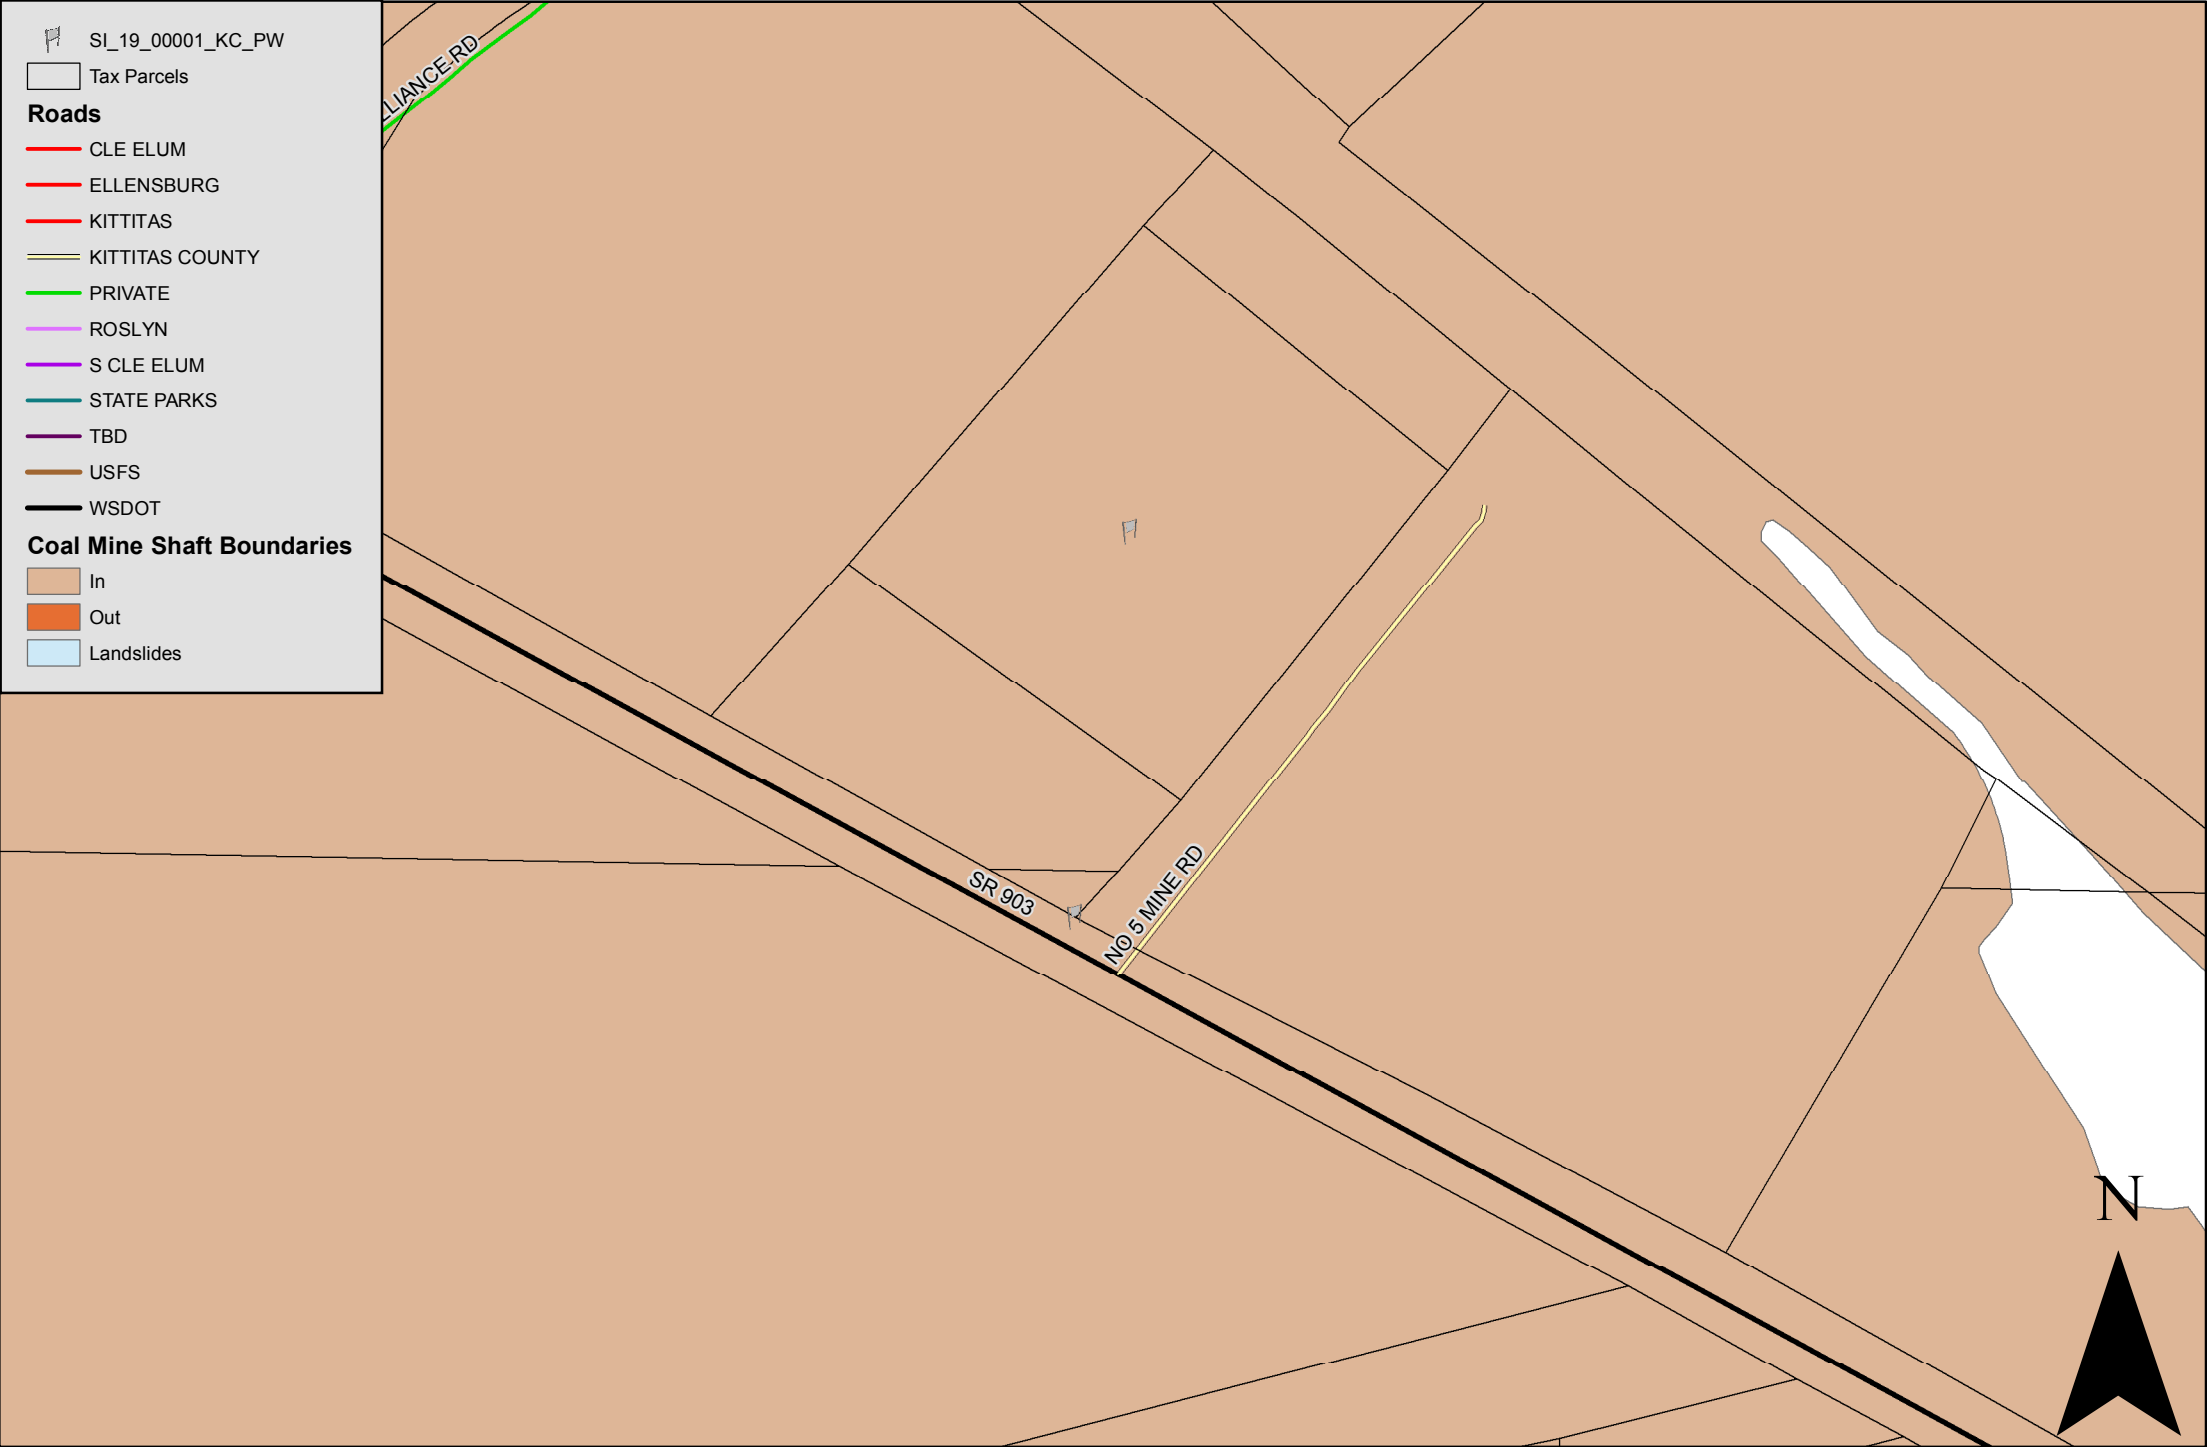

KC PW Sign

1:2,500

Coal Mines and Landslides